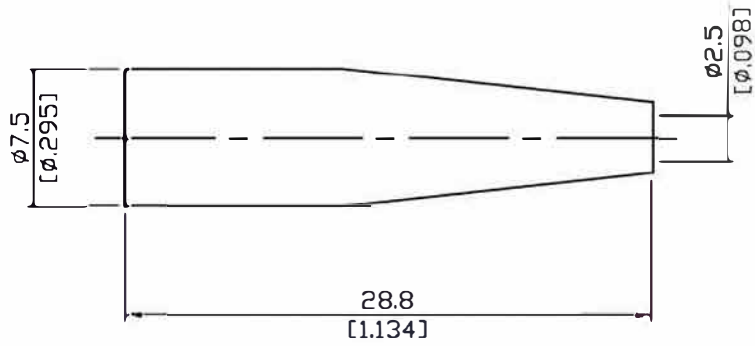

RG316-Sleeve(Black)

Black Taper Sleeve For RG316, RG174

Approved by Jing Chan

Parts	Material	Color
Sleeve	Silicone	Black

Suitable Cables: RG316 and RG174