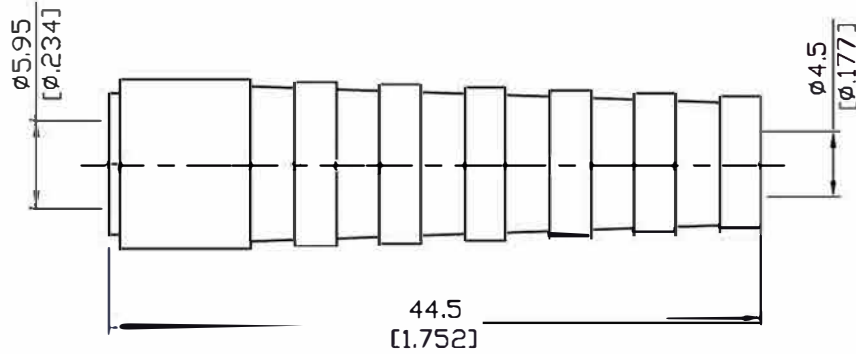

RG58-Sleeve(Black)

Black Taper Sleeve For RG58, RG142,
 RG303, RG400, JBY195, JBY200, LMR195, LMR200

Approved by Jing Chan

Parts	Material	Color
Sleeve	Silicone	Black

Suitable Cables: RG58, RG142, RG400, RG303, JBY195, JBY200, LMR195, LMR200