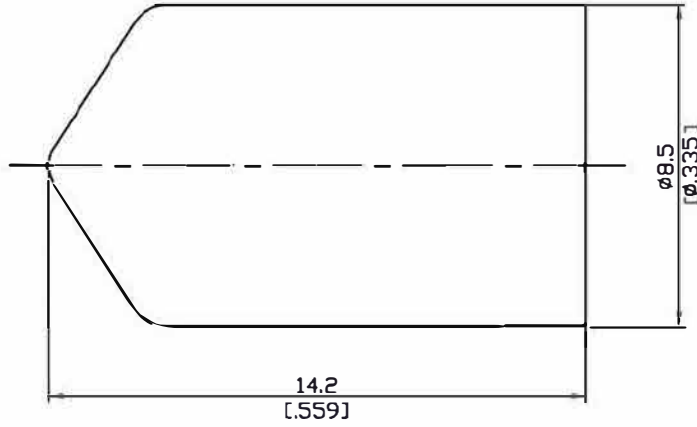

**SMA-Plug PVC Cap**

**Black PVC Cap  
 to be Used on 1.85mm & 2.4mm Jacks**

**Approved by Jing Chan**

Parts	Material	
Cap	PVC	

--	--